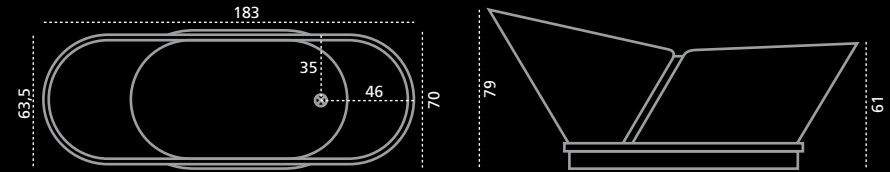

STONES TOPAZ 150 X 150

STONES CITRIN 190 X 110

TECHNICAL DRAWINGS

STONES OPAL 180 X 130

STONES TURMALIN 183 X 70

STONES SAFIR 180 X 120

STONES OUTDOOR

Stones