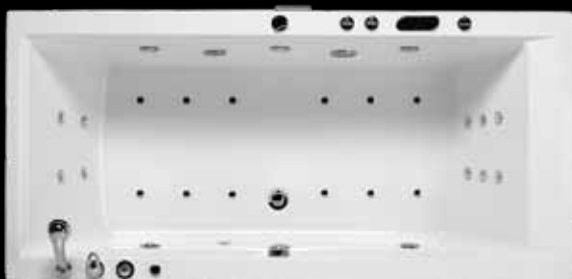

Straight lines form the characteristic feature of the Stones Rubin 170, 180 and 190 tubs. Simple elegance coupled with perfect minimalism – the trademark of Stones Rubin 170x75, 180x80 and 190x90.

Stones Rubin 170, 180 and 190 provide ample room while offering excellent sitting and lying comfort for one-two persons.

Stones Rubin 170, 180 and 190 are especially suited for mounting with panels or built-in/submerged. Stones Rubin 170, 180 and 190 are available as bathtubs or spas.

See specifications and prices in the special Stones pricelist.

Lige linier er det gennemførte træk i Stones Rubin 170, 180 og 190 karrene. Enkel elegance og fuldendt minimalisme - sådan er Stones Rubin 170x75, 180x80 og 190x90.

Pladsen i Stones Rubin 170, 180 og 190 er godt udnyttet og giver såvel god siddekomfort som liggekomfort for 1-2 personer.

Stones Rubin 170, 180 og 190 er velegnede til montering med paneler eller som indmurede /nedsænkede kar. Stones Rubin 170, 180 og 190 fås som badekar eller som spabad.

Se specifikationer og priser i den separate Stones prisliste.